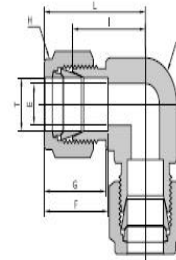

Tube Fittings • UEU/UIT

Union Elbow
UEU

Connects Fractional Tube

Part No.	Tube O.D. T		E Min	h		H		F	G	l	L
	in	mm		in	mm	in	mm				
20UEU	1-1/4	31.75	27	1-11/16	42.86	1-7/8	47.63	41.1	38.8	44.4	66.5
24UEU	1-1/2	38.10	34	2	50.80	2-1/4	57.15	50.0	45.2	50.8	77.9
32UEU	2	50.80	46	2-3/4	69.85	3	76.20	67.5	62.7	69.8	107.1

Connects Metric Tube

Part No.	Tube O.D. T(mm)	E Min	h		H		F	G	l	L
			in	mm	in	mm				
M28UEU	28.0	22	1-5/8	41.27	1-13/16	46.04	36.6	36.6	43.2	64.0
M30UEU	30.0	26	1-13/16	46.04	1-15/16	49.21	39.6	39.2	48.3	69.9
M32UEU	32.0	27	1-13/16	46.04	1-15/16	49.21	42.0	41.6	49.3	72.3
M38UEU	38.0	33	2-3/16	55.56	2-3/8	60.32	49.4	47.9	56.4	84.0