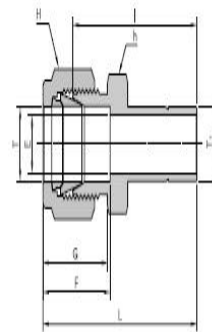

Tube Fittings • UR/UMA

Reducer
UR

Connects Fractional Tube to Fractional Uni-Lok Port

Part No.	Tube O.D.				E Min	h		H		F	G	l	L
	T		T ₁			in	mm	in	mm				
	in	mm	in	mm									
20UR-24	1-1/4	31.75	1-1/2	38.10	27	1-7/8	47.63	2-1/4	57.15	41.1	38.8	82.0	104.1
20UR-32	1-1/4	31.75	2	50.80	27	1-7/8	47.63	3	76.20	41.1	38.8	103.1	125.2
24UR-32	1-1/4	38.10	2	50.80	34	2-1/4	57.15	3	76.20	50.0	45.2	104.1	131.3