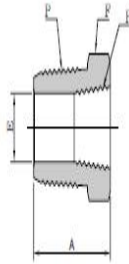

Pipe Fittings • PRB/PSE/PST/PBT

Reducing Bushing

PRB

Connects Female Pipe To Male Pipe

Part No.	Pipe Size		Dimensions		
	P-PT,NPT	F-PT,NPT	A	E	F
PRB-04-02	1/4	1/8	22	8.0	9/16
PRB-06-04	3/8	1/4	23	11.0	11/16
PRB-08-04	1/2	1/4	28	11.0	7/8
PRB-08-06	1/2	3/8	28	15.0	7/8
PRB-12-04	3/4	1/4	31	11.0	1-1/16
PRB-12-06	3/4	3/8	31	15.0	1-1/16
PRB-12-08	3/4	1/2	31	18.0	1-1/16
PRB-16-08	1	1/2	35	18.0	1-3/8
PRB-16-12	1	3/4	35	22.0	1-3/8